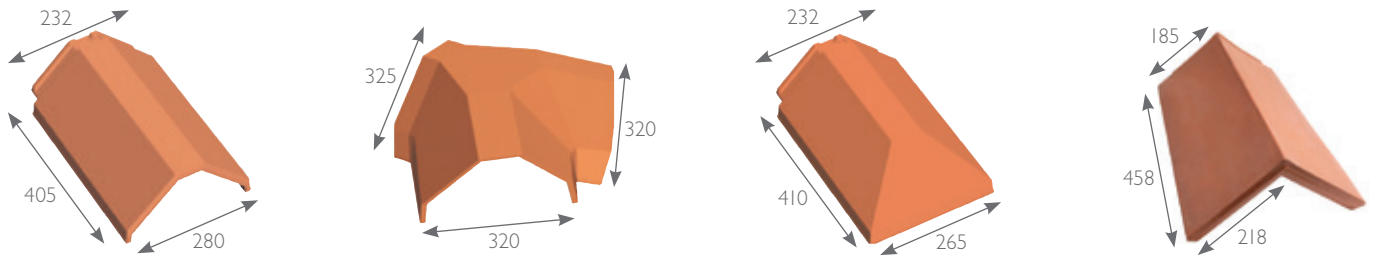

CLAY ROOF TILE FITTINGS

LÓGICA PLANO (Available in Terracotta, Brown, Black and Slate)

Ridge	3-way ridge	Hip starter	Verge
Weight (kg) 4.7	Weight (kg) 7.0	Weight (kg) 5.0	Weight (kg) 6.3
No per LM 2.6			No per LM 2.3

Dimensions in mm