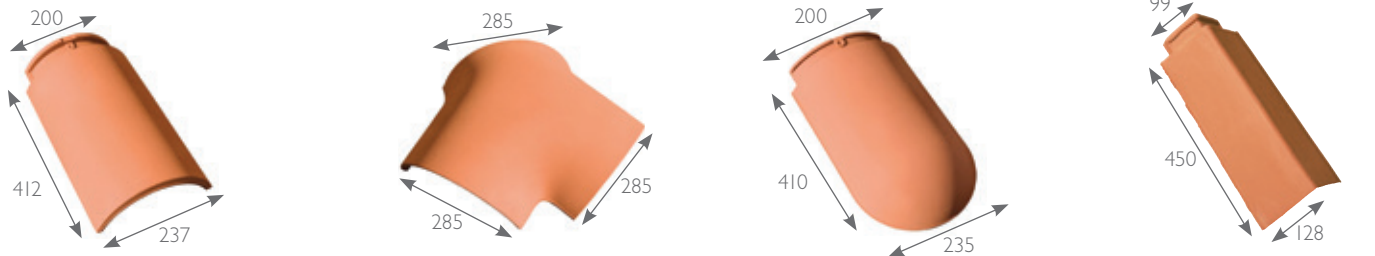

PAYS

PRODUCT DATA

Origin	Spain
Overall size of tile (mm)	424 x 258
Approximate mass per tile (kg)	3.8
Linear cover per tile (mm)	211
Coverage (pcs/m ²)	12.5

The new clay range is being tested at BMI Technical Centre in Germany and therefore some specifications (especially pitch requirements) might change. Products are imported and therefore pricing is subject to exchange rate fluctuations. Please enquire for an up to date quote. Allow 8-12 weeks for delivery if stock is not available locally. Please contact us to confirm the latest available information. E&OE.

CLAY ROOF TILE FITTINGS

LÓGICA PLANO (Available in Terracotta, Brown, Black and Slate)

Ridge	3-way ridge	Hip starter	Verge
Weight (kg) 4.7	Weight (kg) 7.0	Weight (kg) 5.0	Weight (kg) 6.3
No per LM 2.6			No per LM 2.3

Dimensions in mm

MERIDIONAL TOLEDO AND KLINKER MERIDIONAL (Available in Terracotta, Pays and Castilla)

Ridge	3-way ridge	Hip starter	Verge
Weight (kg) 3.2	Weight (kg) 5.5	Weight (kg) 3.1	Weight (kg) 3.2
No per LM 2.75			No per LM 2.63

Dimensions in mm

MARSELLA (Available in Terracotta)

Ridge	3-way ridge	Hip starter	Verge
Weight (kg) 3.1	Weight (kg) 4.0	Weight (kg) 3.1	Weight (kg) 3.1
No per LM 2.5			No per LM 2.4

Dimensions in mm

The new clay range is being tested at BMI Technical Centre in Germany and therefore some specifications (especially pitch requirements) might change. Products are imported and therefore pricing is subject to exchange rate fluctuations. Please enquire for an up to date quote. Allow 8-12 weeks for delivery if stock is not available locally. Please contact us to confirm the latest available information. E&OE.