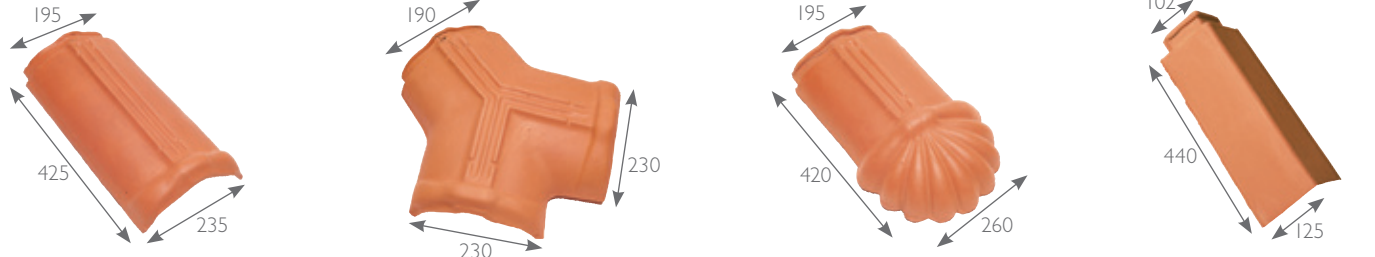

CLAY ROOF TILE FITTINGS

LÓGICA PLANO (Available in Terracotta, Brown, Black and Slate)

Ridge	3-way ridge	Hip starter	Verge
Weight (kg) 4.7	Weight (kg) 7.0	Weight (kg) 5.0	Weight (kg) 6.3
No per LM 2.6			No per LM 2.3

Dimensions in mm

MERIDIONAL TOLEDO AND KLINKER MERIDIONAL (Available in Terracotta, Pays and Castilla)

Ridge	3-way ridge	Hip starter	Verge
Weight (kg) 3.2	Weight (kg) 5.5	Weight (kg) 3.1	Weight (kg) 3.2
No per LM 2.75			No per LM 2.63

Dimensions in mm

MARSELLA (Available in Terracotta)

Ridge	3-way ridge	Hip starter	Verge
Weight (kg) 3.1	Weight (kg) 4.0	Weight (kg) 3.1	Weight (kg) 3.1
No per LM 2.5			No per LM 2.4

Dimensions in mm

The new clay range is being tested at BMI Technical Centre in Germany and therefore some specifications (especially pitch requirements) might change. Products are imported and therefore pricing is subject to exchange rate fluctuations. Please enquire for an up to date quote. Allow 8-12 weeks for delivery if stock is not available locally. Please contact us to confirm the latest available information. E&OE.