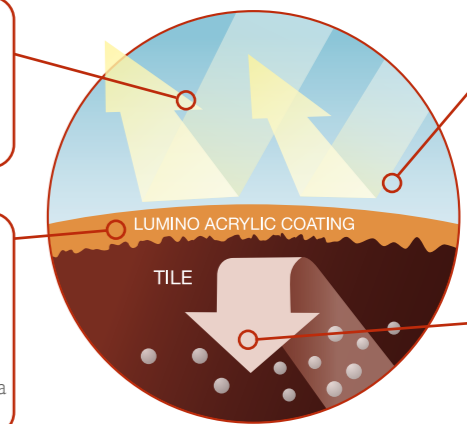

Unique Vibrant Colour

Prevents Efflorescence
Eliminating efflorescence by sealing pores, preventing salt and minerals from rising to the surface of the tile.