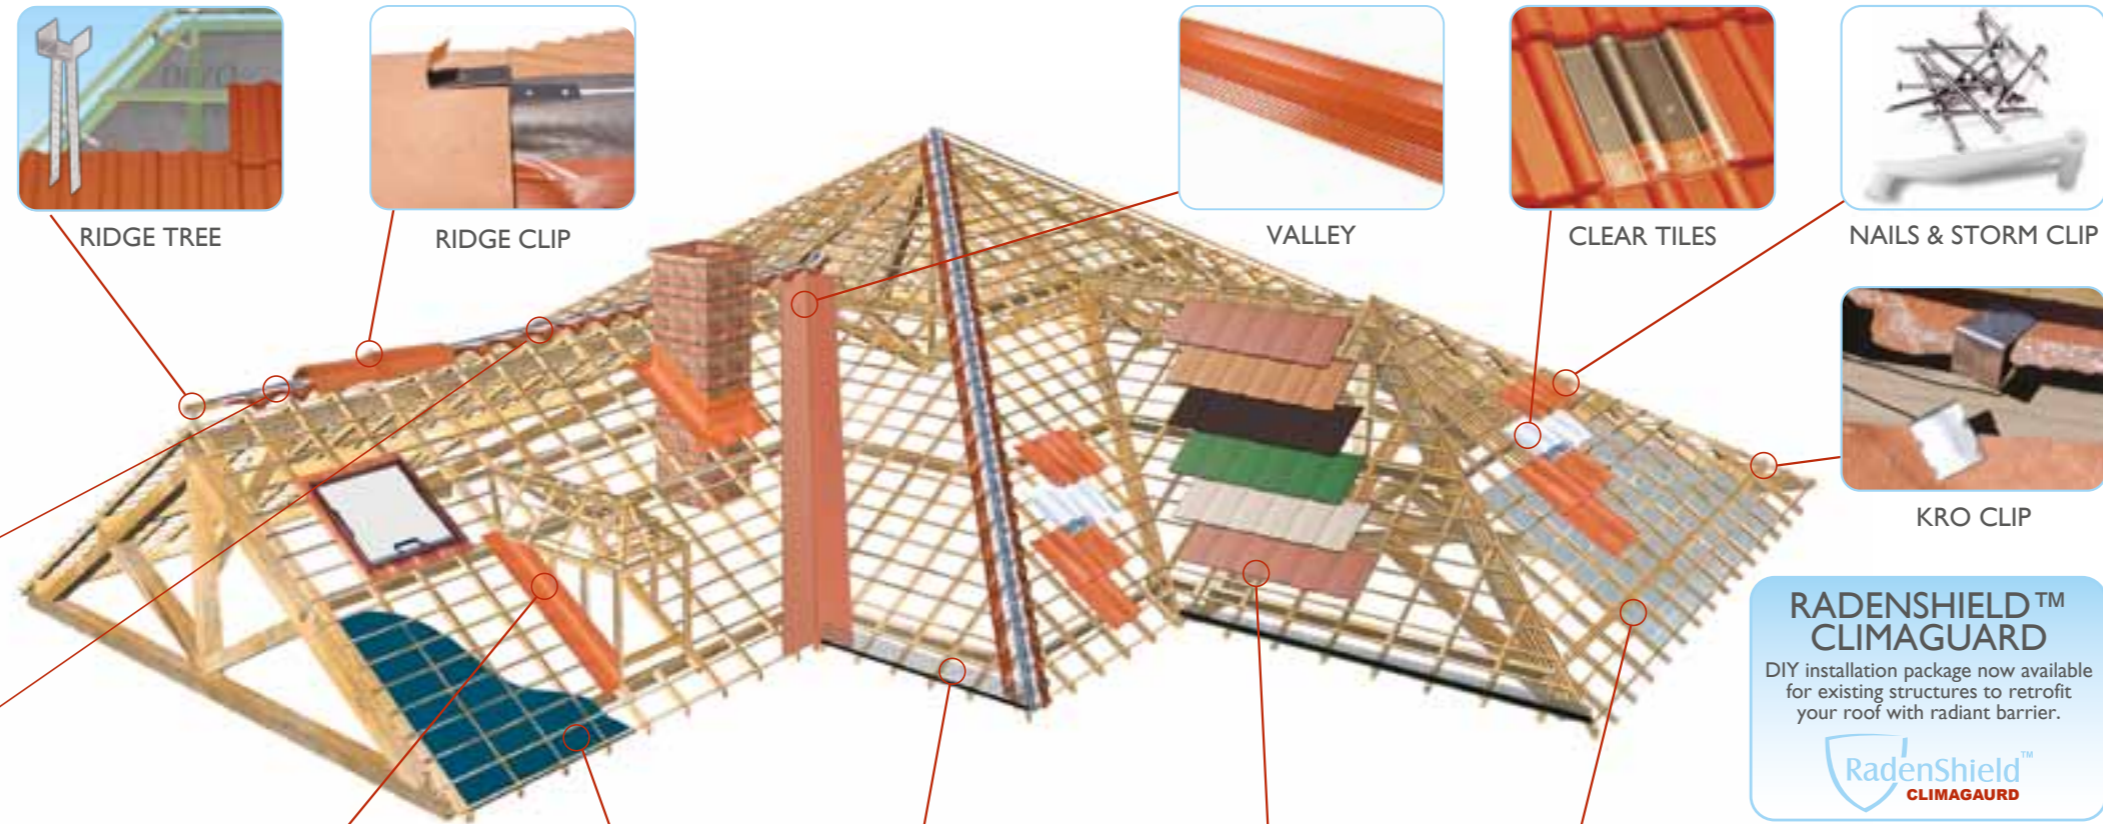

Head Office
T 011 222 7300
F 011 222 7470

Bloemfontein
T 087 741 3000
F 087 741 3014

Brits
T 012 250 2964
F 012 250 2218

Cape Town
T 021 534 1441
F 021 534 7851

Durban North
T 031 565 3260
F 031 565 1312

Germiston
T 011 866 2462
F 011 866 2941

Port Elizabeth
T 041 463 1155
F 041 463 2629

Queensburgh
T 031 489 9860
F 031 464 2247

Richards Bay
T 035 797 2160
F 035 797 4096

Vereeniging
T 016 430 8000
F 016 430 8071

Camperdown
T 031 785 1093
F 031 785 1093

East London
T 043 743 2189
F 043 743 2191

George
T 044 878 1324
F 044 878 1325

ROOFING COMPONENTS